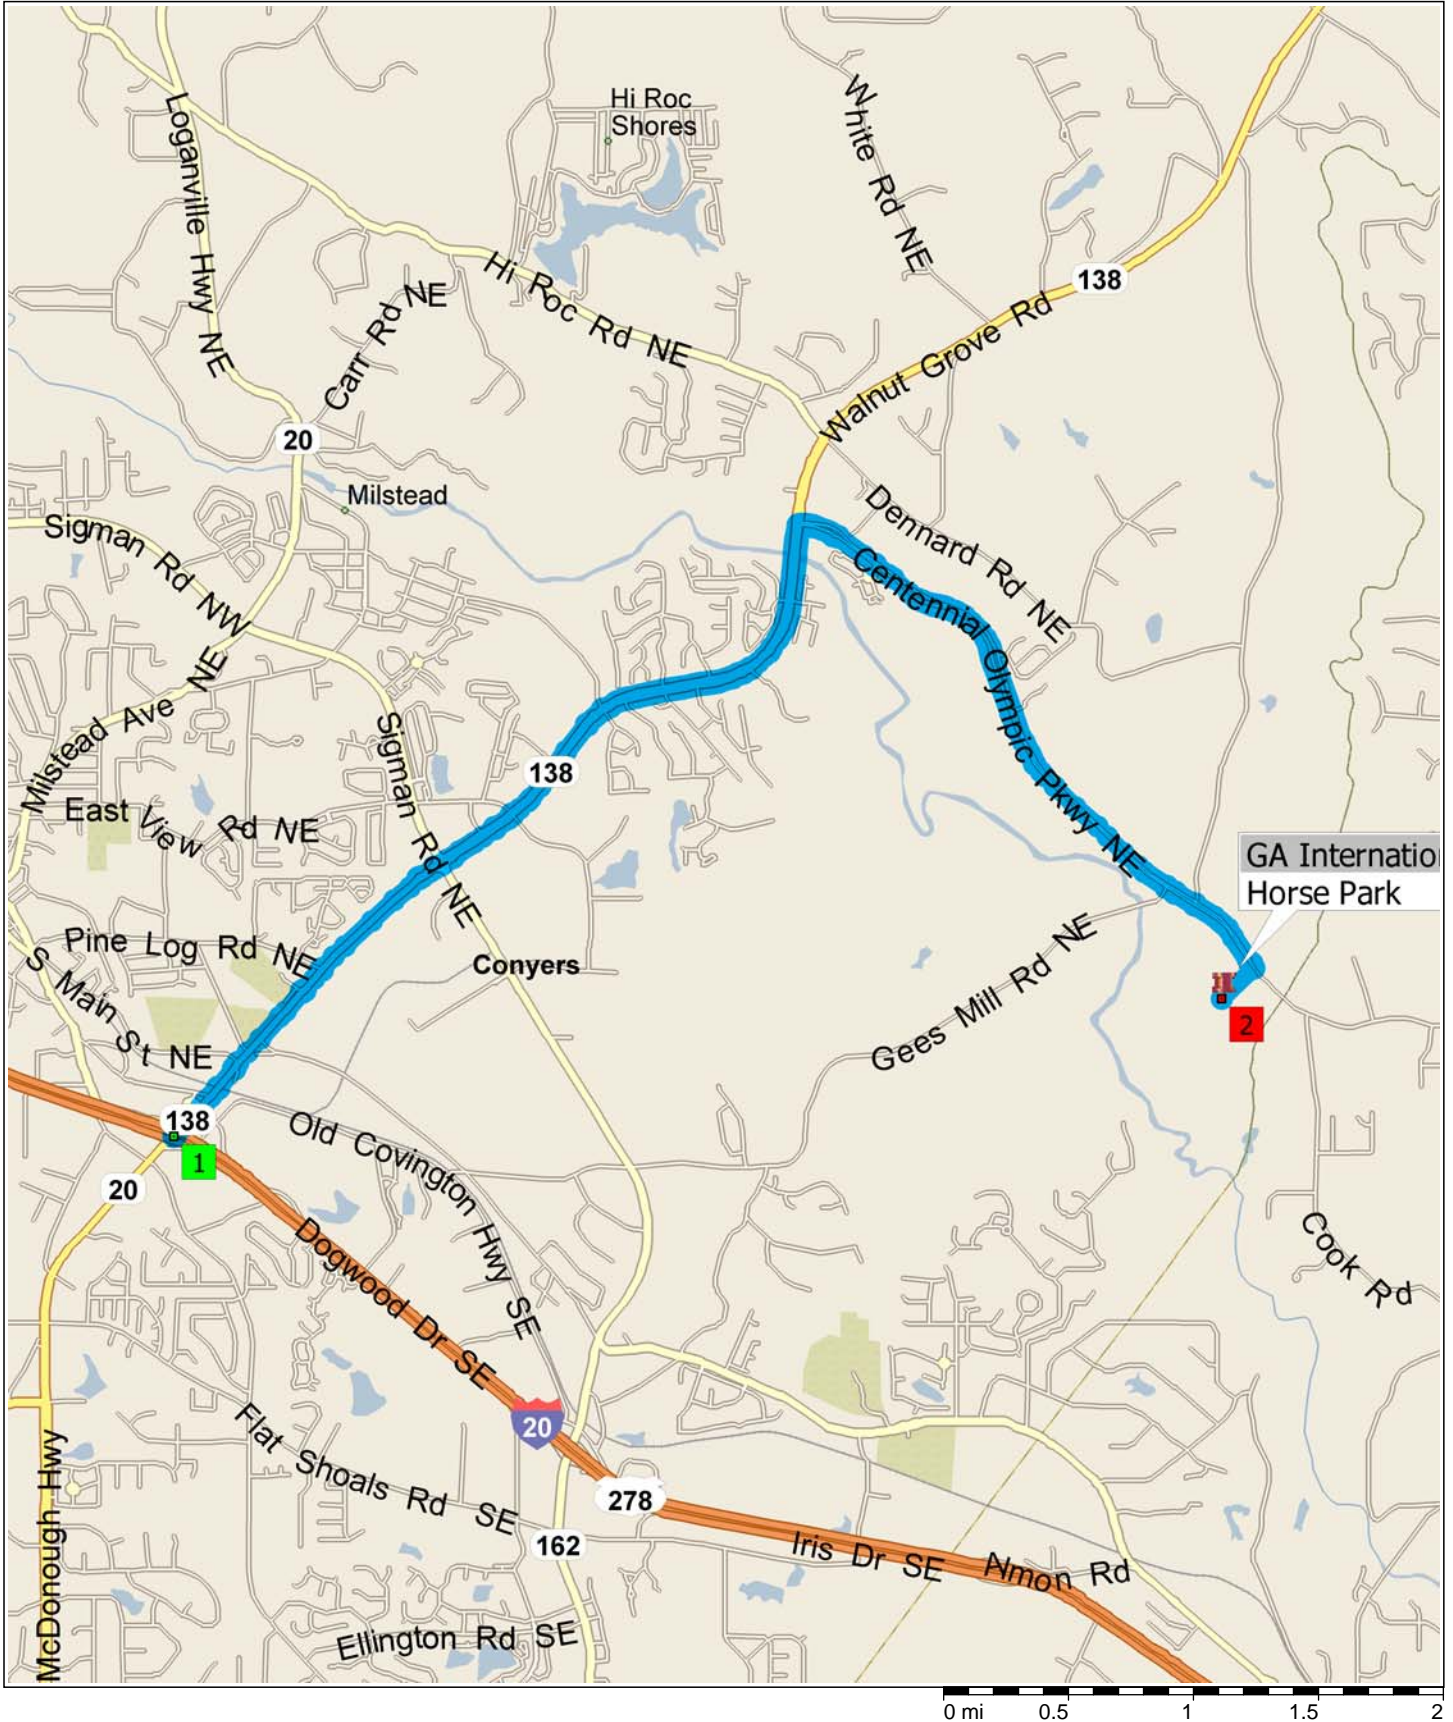

Map to GA SASS Banquet - GA International Horse Park

6.5 miles; 13 minutes

Cherokee Run Golf Resort

Map to Georgia State SASS Banquet

Banquet will be in the Carriage Room

GEORGIA INTERNATIONAL
HORSE PARK
CONYERS, GA

Hotel

Route to Banquet

To GA Hwy 138 & 120

The Steeplechase

Gate A
Green Parking

Costley Mill Rd.

Bald Rock Meadows

GROOMED *for* GREATNESS

Gate B
Orange Parking

Big Haynes Creek Nature Center

Gees Mill Rd.

The Plaza

Executive Offices

RV Parking

Grand Prix Arena

Brown Parking